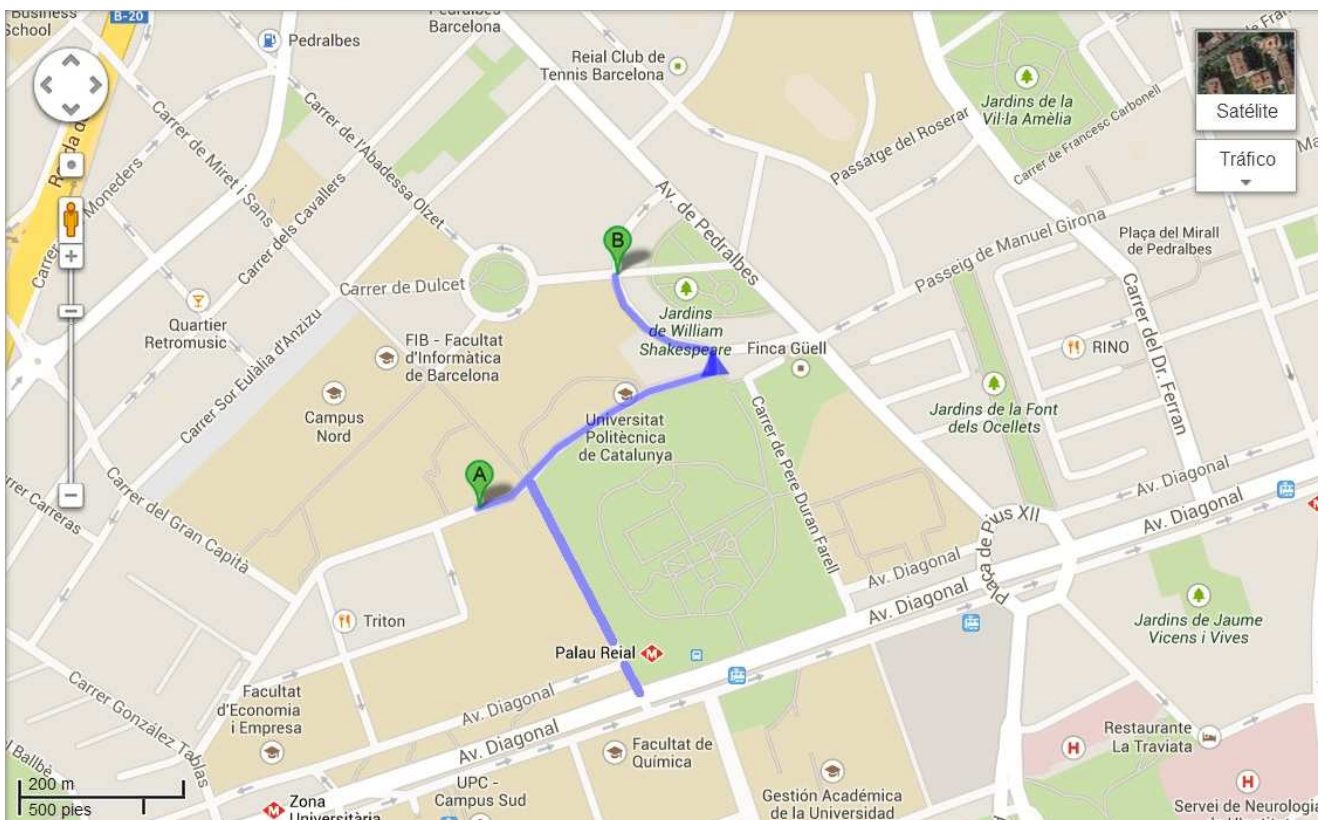

FREEWAT MEETING: 20-22 September 2017
CSIC, Barcelona, Spain

PRACTICAL INFORMATION

1. VENUE: IDAEA-CSIC (point A on map)

The workshop will be held in the Centro de Investigación y Desarrollo (CID-CSIC) where IDAEA is located.

Jordi Girona, 18-26
08034, Barcelona
Telephone: +34 93 400 61 00 (Ext 1686)

web: <http://www.idaea.csic.es/>

The sessions will be held from approximately 9:00h to 18:00h on 20th and 21th September, with a lunch break from 13:00h to 14:30h. The detailed schedule will be sent by the Coordinator in the coming days.