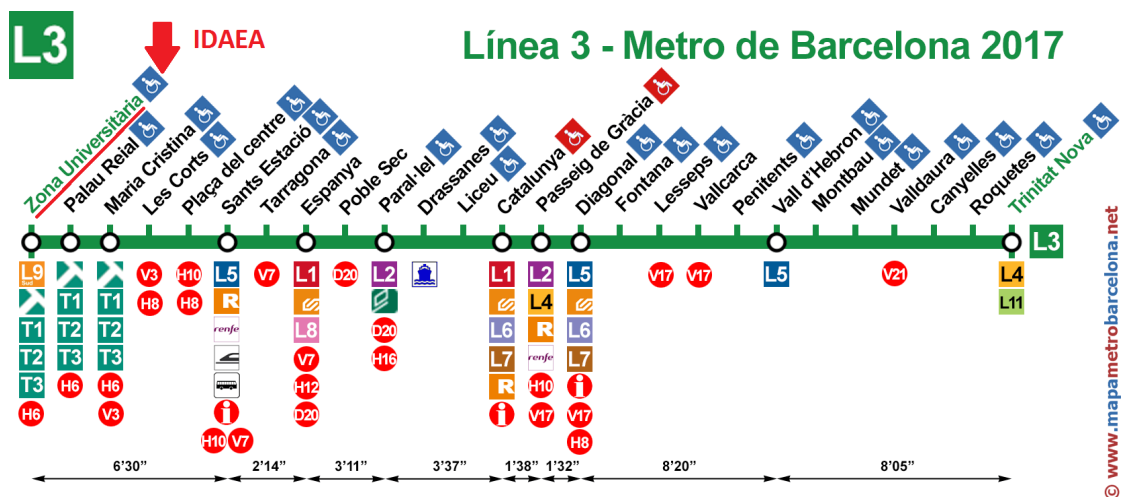

## 2. TRANSPORT

### From Airport El Prat (BCN) to IDAEA or to Residence Torre Girona

Options:

1. To take a taxi. This is the faster (16 minutes) and easier way (about 30 min, about € 30)
2. By public transport from the airport (52 minutes):
  1. Metro L9 (Orange line) (depending on your arrival terminal, every 10 min) direction to Zona Universitària

2. Take Aerobus 1 or 2 (depending on your arrival terminal, every 10 min) direction to Plaza Catalunya. Get off in **Plaza España**.
3. Metro L3 (Green line) direction to Zona Universitaria, from Pl. España to **Palau Reial**.

4. Walk 10 minutes to IDAEA (point A) or to the residence Torre Girona (point B, see map above)